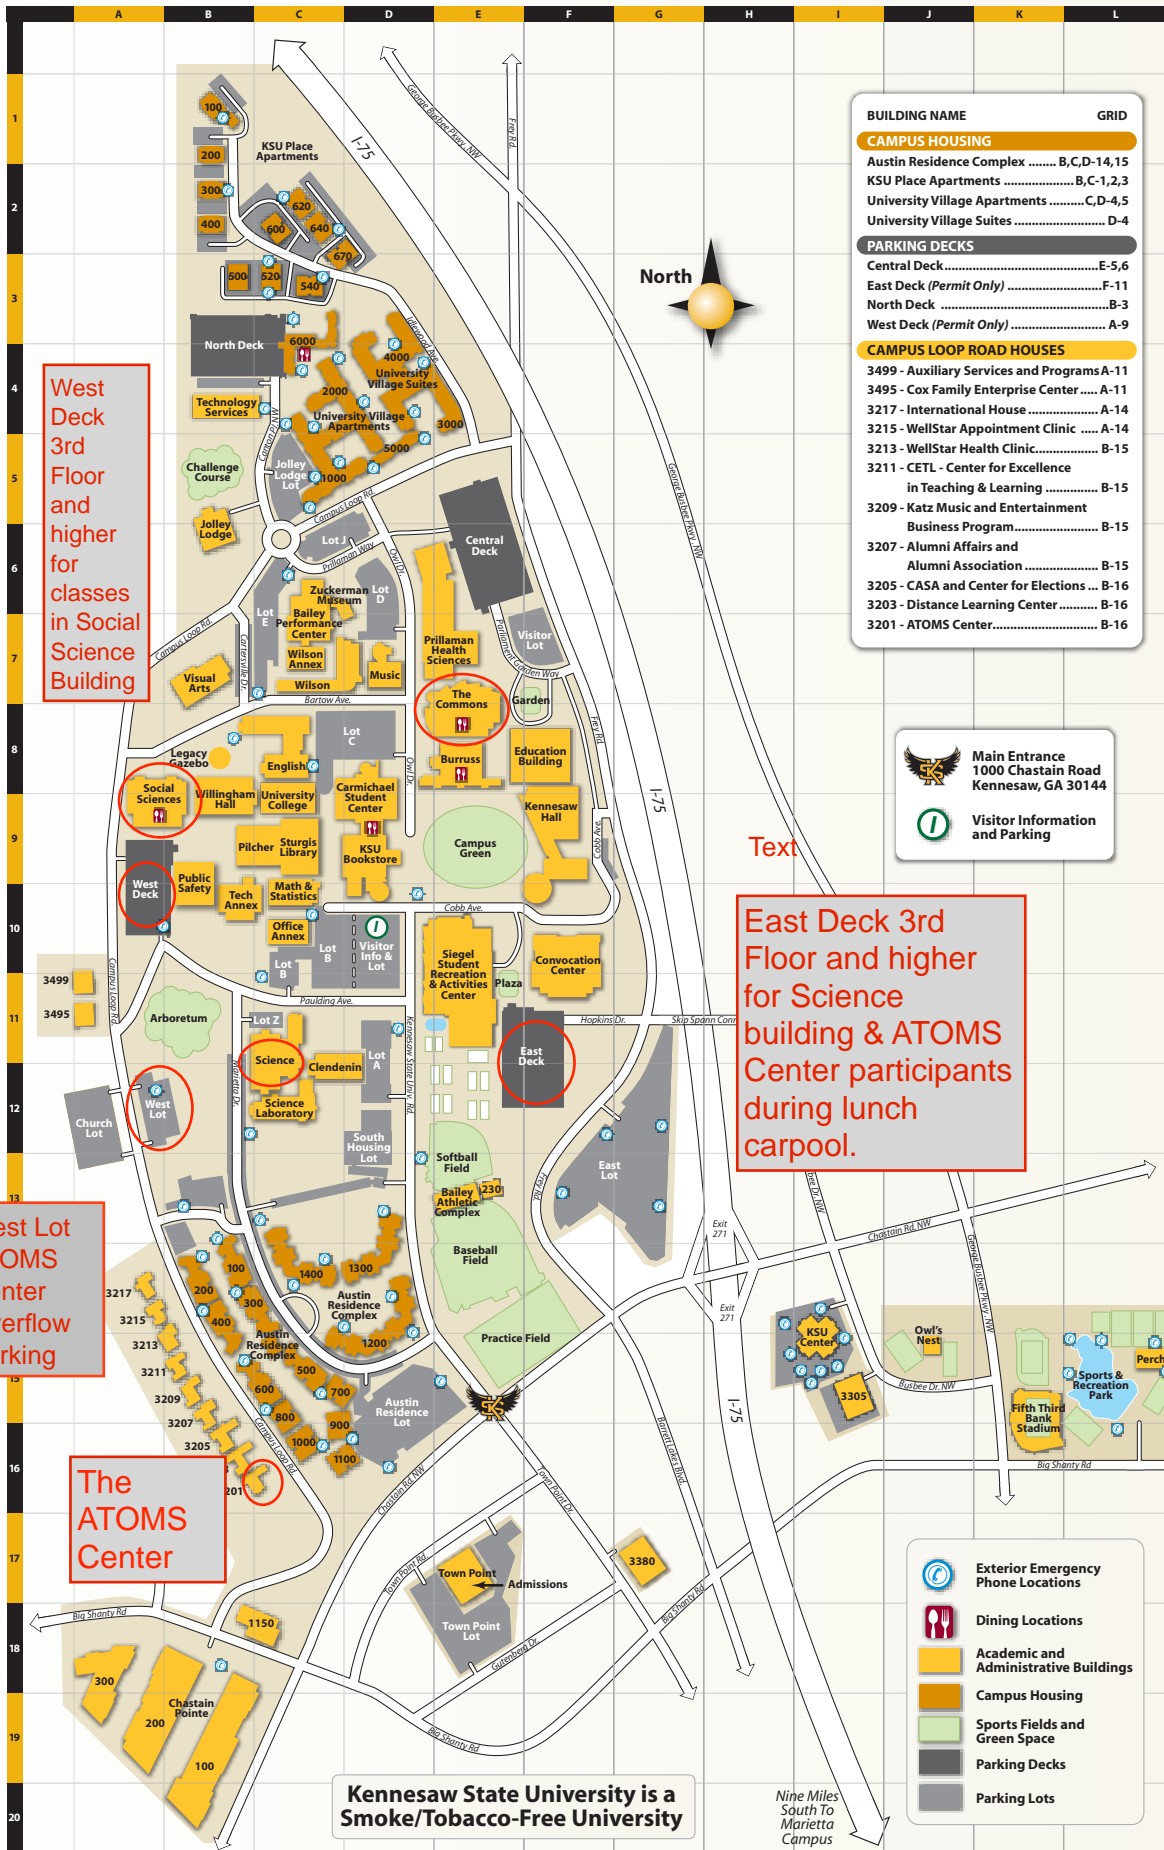

Kennesaw State University

BUILDING NAME	GRID
CAMPUS HOUSING	
Austin Residence Complex	B,C,D-14,15
KSU Place Apartments	B,C-1,2,3
University Village Apartments	C,D-4,5
University Village Suites	D-4
PARKING DECKS	
Central Deck	E-5,6
East Deck (Permit Only)	F-11
North Deck	B-3
West Deck (Permit Only)	A-9
CAMPUS LOOP ROAD HOUSES	
3499 - Auxiliary Services and Programs	A-11
3495 - Cox Family Enterprise Center	A-11
3217 - International House	A-14
3215 - WellStar Appointment Clinic	A-14
3213 - WellStar Health Clinic	B-15
3211 - CETL - Center for Excellence in Teaching & Learning	B-15
3209 - Katz Music and Entertainment Business Program	B-15
3207 - Alumni Affairs and Alumni Association	B-15
3205 - CASA and Center for Elections	B-16
3203 - Distance Learning Center	B-16
3201 - ATOMS Center	B-16

 Main Entrance
1000 Chastain Road
Kennesaw, GA 30144

 Visitor Information and Parking

West Deck 3rd Floor and higher for classes in Social Science Building

East Deck 3rd Floor and higher for Science building & ATOMS Center participants during lunch carpool.

West Lot ATOMS Center Overflow Parking

The ATOMS Center

Kennesaw State University is a Smoke/Tobacco-Free University

Nine Miles South To Marietta Campus

-  Exterior Emergency Phone Locations
-  Dining Locations
-  Academic and Administrative Buildings
-  Campus Housing
-  Sports Fields and Green Space
-  Parking Decks
-  Parking Lots